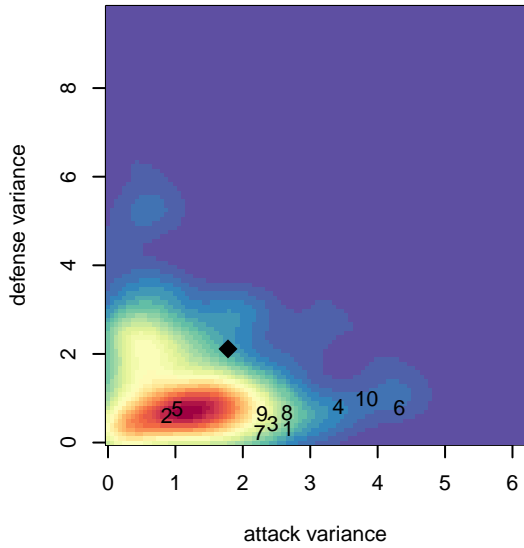

Seattle United W Blue G98

Seattle United Regional
 Seattle, WA
 G98 total strength=1080
 attack=2.77 defense=2.52
 fall league = NPSL G Div 2 U17

alt names used:
 Seattle United West G98 Blue
 Seattle United West G98 Blue

Venues played:
 2015 2014 WYS Presidents Cup G98 Division :
 2015 KCC HS
 2015 Crossfire Select GU17-18 Silver
 2015 NPSL G Division 2 U17

Seattle United W Blue G98
 Dots are actual minus expected GF (blue circles) and GA (red triangles).
 Blue line is smoothed change in attack strength. Red is smoothed change in defense strength.

**attack and defense variance (black dot)
relative to other teams
and top 10 in region**

**attack and defense rating
relative to others at age
and all opponents in last 13 months**

Performance relative to 13 month average