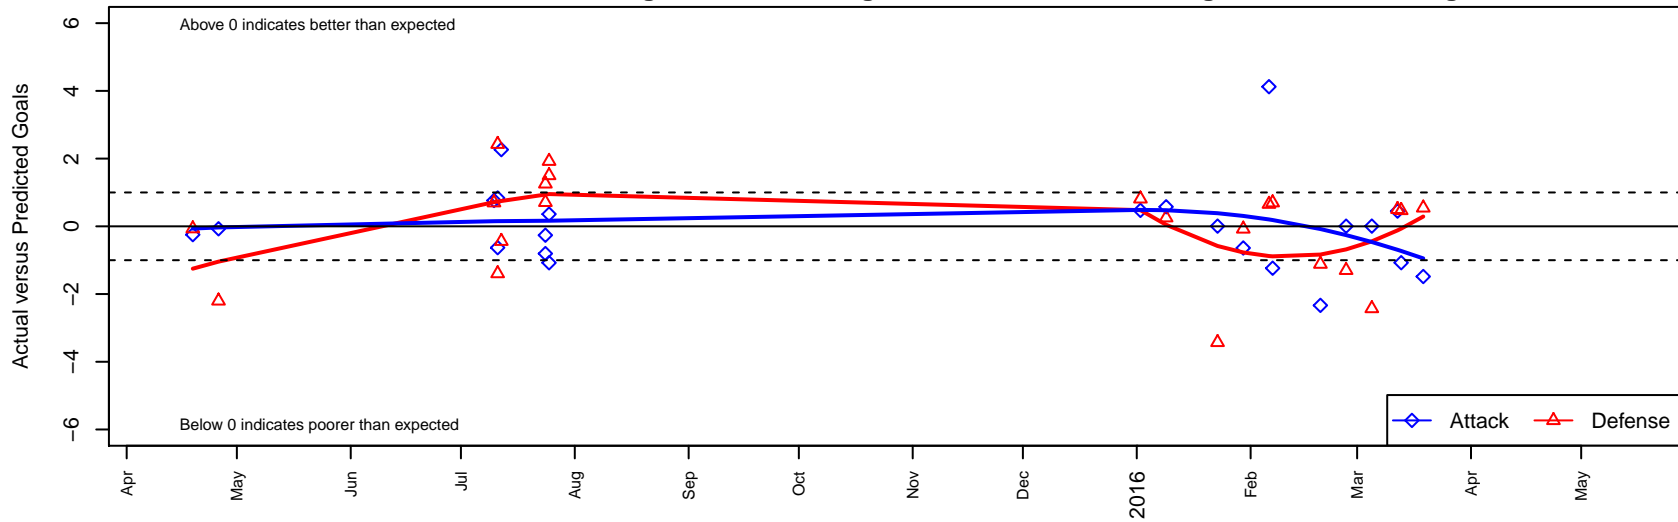

Seattle United W Blue G98

Seattle United Regional
 Seattle, WA
 G98 total strength=1080
 attack=2.77 defense=2.52
 fall league = NPSL G Div 2 U17

alt names used:
 Seattle United West G98 Blue
 Seattle United West G98 Blue

Venues played:
 2015 2014 WYS Presidents Cup G98 Division :
 2015 KCC HS
 2015 Crossfire Select GU17-18 Silver
 2015 NPSL G Division 2 U17

Seattle United W Blue G98
 Dots are actual minus expected GF (blue circles) and GA (red triangles).
 Blue line is smoothed change in attack strength. Red is smoothed change in defense strength.

**attack and defense variance (black dot)
relative to other teams
and top 10 in region**

**attack and defense rating
relative to others at age
and all opponents in last 13 months**

Performance relative to 13 month average