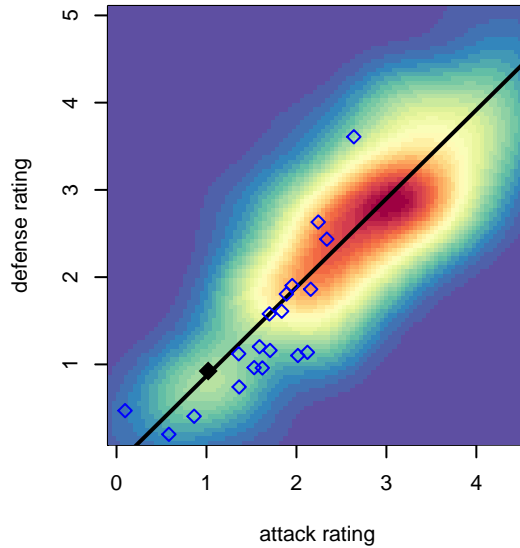

Seattle United W Blue G98

Seattle United Regional
 Seattle, WA
 G98 total strength=1080
 attack=2.77 defense=2.52
 fall league = NPSL G Div 2 U17

alt names used:
 Seattle United West G98 Blue
 Seattle United West G98 Blue

Venues played:
 2015 2014 WYS Presidents Cup G98 Division :
 2015 KCC HS
 2015 Crossfire Select GU17-18 Silver
 2015 NPSL G Division 2 U17

Seattle United W Blue G98
 Dots are actual minus expected GF (blue circles) and GA (red triangles).
 Blue line is smoothed change in attack strength. Red is smoothed change in defense strength.

**attack and defense variance (black dot)
relative to other teams
and top 10 in region**

**attack and defense rating
relative to others at age
and all opponents in last 13 months**

Performance relative to 13 month average