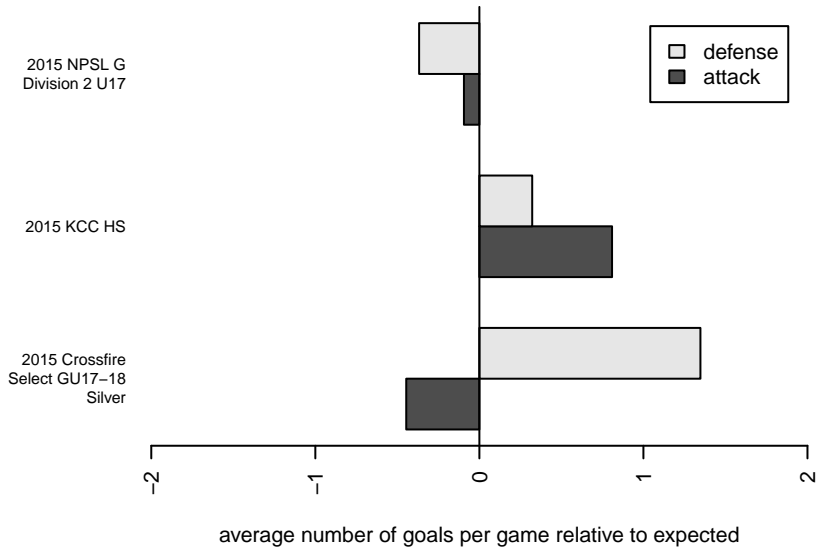

Seattle United W Blue G98

Seattle United Regional
 Seattle, WA
 G98 total strength=1080
 attack=2.77 defense=2.52
 fall league = NPSL G Div 2 U17

alt names used:
 Seattle United West G98 Blue
 Seattle United West G98 Blue

Venues played:
 2015 2014 WYS Presidents Cup G98 Division :
 2015 KCC HS
 2015 Crossfire Select GU17-18 Silver
 2015 NPSL G Division 2 U17

Seattle United W Blue G98
 Dots are actual minus expected GF (blue circles) and GA (red triangles).
 Blue line is smoothed change in attack strength. Red is smoothed change in defense strength.

**attack and defense variance (black dot)
relative to other teams
and top 10 in region**

**attack and defense rating
relative to others at age
and all opponents in last 13 months**

Performance relative to 13 month average