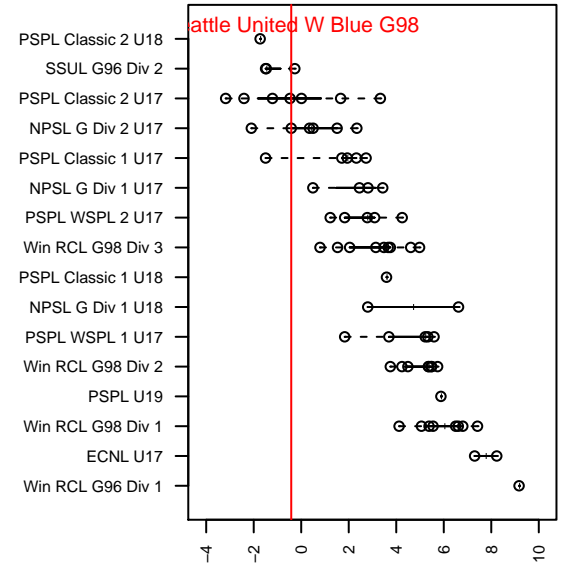

Seattle United W Blue G98

Seattle United Regional
 Seattle, WA
 G98 total strength=1080
 attack=2.77 defense=2.52
 fall league = NPSL G Div 2 U17

alt names used:
 Seattle United West G98 Blue
 Seattle United West G98 Blue

Venues played:
 2015 2014 WYS Presidents Cup G98 Division :
 2015 KCC HS
 2015 Crossfire Select GU17-18 Silver
 2015 NPSL G Division 2 U17

Seattle United W Blue G98
 Dots are actual minus expected GF (blue circles) and GA (red triangles).
 Blue line is smoothed change in attack strength. Red is smoothed change in defense strength.

**attack and defense variance (black dot)
relative to other teams
and top 10 in region**

**attack and defense rating
relative to others at age
and all opponents in last 13 months**

Performance relative to 13 month average